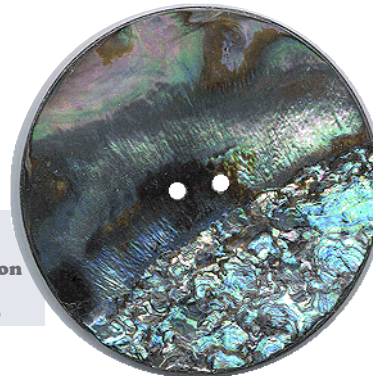

DMB18.1
20.00/100
150.00/1000

DMB15.1
15.00/100
125.00/1000

DMB12.1
12.00/100
80.00/1000

DMB10.1
12.00/100
80.00/1000

DMB8.1
10.00/100
75.00/1000

Economy White Shell Buttons

DMB15
40.00/100
360.00/1440

DMB18
6.00/10
45.00/100
216.00/720

Melon Shell

DMB15.2
40.00/100
300.00/1000

Mussel Shell

New!

DMB10.5
12.00/100
80.00/1000

AMB50
2" round abalone button
70.00/10
650.00/100

AMB10
25.00/100
200.00/1000

AMB15
6.00/10
40.00/100
350.00/1000