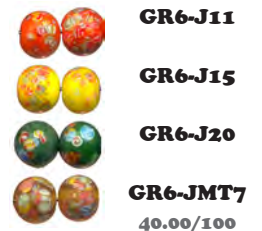

Glass Butterfly Beads

G42-MRT28 G42-MRT30
30.00/100, 200.00/1000

Japanese tab beads

GR8-JX
random
assortment
60.00/100

5mm Lentil Beads

PO Box 444, Brentwood Bay, Canada V8M 1R3

Illustrations Actual Size, 09/11 prices in Canadian Dollars subject to change w/o notice

G804

10/03

Italian Mosaic

Bowl

80mm (3")

G13-i-X

85.00 ea.

Japanese flower beads, large hole