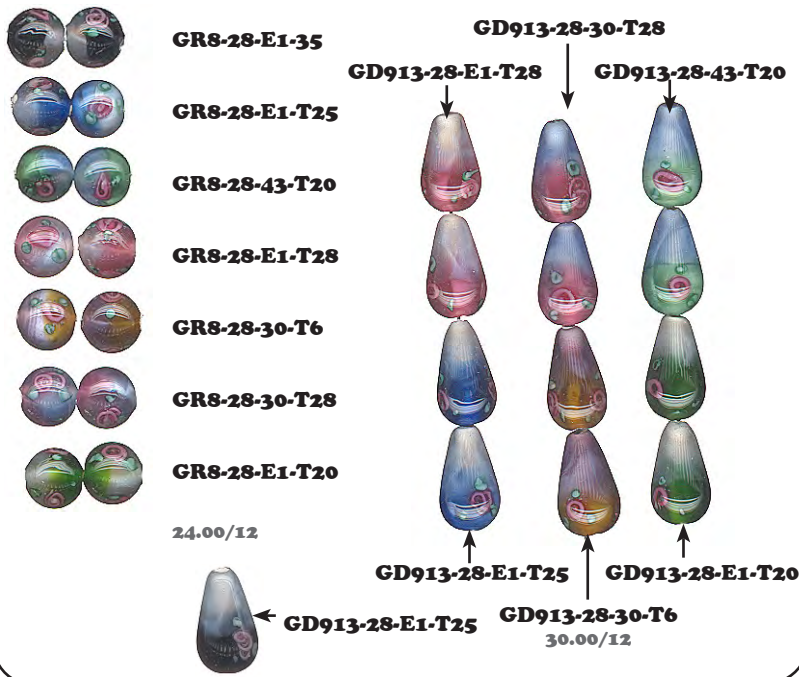

GA1420-T21
emerald
30.00/100

GA1420-T26
cobalt
30.00/100

Gold Edge 'lantern' beads

GR8Y-GT31 GR8Y-GT6 GR8Y-GT35
amethyst topaz black
30.00/100

6mm Silver 'lantern beads'

GR6Y-ST31 GR6Y-ST24
15.00/100, 40.00/300

Czech & Japanese Glass Beads

2-tone "Rose" Beads
handmade Cz lamp beads

Japanese Beads from the 70's

Japanese Flowers

Japanese Flowers

a. GR14-J2 **d. GR14-J25**
b. GR14-J20 **c. GR4-J11**
12.00/10, 80.00/100