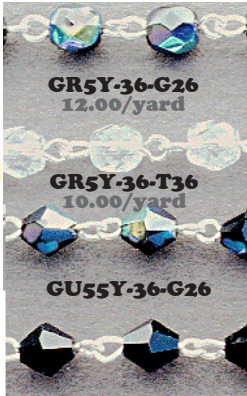

Glass Bead Rosary Chain

GR5Y-36-G26
12.00/yard

GR5Y-36-T36
10.00/yard

GU55Y-36-G26

GU55Y-36-35
all GU55Y 15.00/yard

6x6mm Austrian Crystal

(left to right)
GH66P-T31
GH66P-T20

GH66P-T32

2.00 ea., 15.00/10

Czecho Faceted Glass Beads & Drops!

Olive green faceted glass beads 4, 6 8mm

GR4AY-T18
15.00/100
40.00/288

GR6AY-T18
20.00/100
50.00/288

GR8AY-T18
40.00/144

6x10mm Czech Pendants (horizontal hole at top)

GD610Y-35

GD610Y-T31
12.00/10
36.00/36
100.00/144

6x8mm Beads Rainbow Colours

GD68Y-R31
amethyst

GD68Y-R6A
smoke topaz

GD68Y-R5
dk. topaz

20.00/100

7x10mm Beads

GD710Y-T3
garnet

GD710Y-T26A
montana

GD710Y-T6
topaz

18.00/100

6x6mm Czech Beads

GD66Y-T18		GD66Y-T24
GD66Y-T20		GD66Y-T26A
GD66Y-T6		GD66Y-T26
GD66Y-T28		GD66Y-T21
GD66Y-T3		GD66Y-T30
GD66Y-T28A		GD66Y-T9
GD66Y-T23		GD66Y-T6A
o/s		GD66Y-R24
GD66Y-R36		15.00/100

9x15mm Drop Pendants (horizontal hole at top)

GD915Y-T36

GD915Y-35
15.00/10
45.00/36
150.00/144

9x18mm Czech Pendants (horizontal hole at top)

GD918Y-T9 **GD918Y-G26**
15.00/10

Czechoslovakian Channel Pendants

GD1014P.
2.50 ea.
20.00/10

GD610P.
2.00 ea.
15.00/10

GD712P.
2.00 ea.
17.50/10

Above sizes available in some of the following colours:

GD1116P.(all colours available)