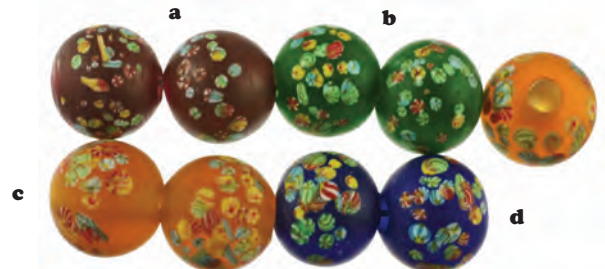

Nau!

GQX-T36
20.00/100

GQX-C20
20.00/100

Large Hole Glass Beads

GA1227-S24A
1.00 ea., 5.00/10
12 x 27mm
flat tabular shape

GA1035-S31 **GA1035-S24**
2.00 ea., 10.00/10 per colour
10 x 35mm flat tabular shape

GT810-35
6.00/100, 40.00/1000

GT722 -T26 -T21 **GT728 -T31**
25.00/100 6.00/10
30.00/100

GQX-C31
20.00/100

GQX-C26
20.00/100

Mini Crows From India

GT47-T9
ruby

GT47-T6
topaz

GT47-T31
amethyst

GT47-1
white

GT47-20
green

GT47-26
royal

GT47-9
red

GT47-23
blue

GT47-24
turquoise
15.00/1000

a. GR14-J1 d. GR14-J25
b. GR14-J20 c. GR14-J11

12.00/10, 80.00/100