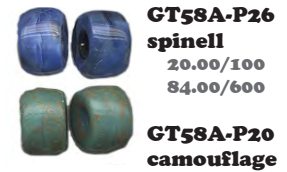

G404

GT58A-P26
spinell
20.00/100
84.00/600

GT58A-P20
camouflage