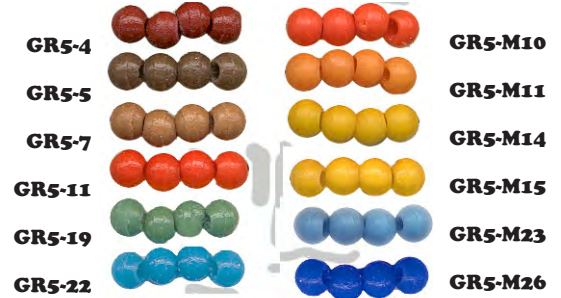

GR4.5-26
navy
GR4.5-1
white
GR4.5-15
yellow
GR4.5-24
turquoise
GR4.5-9
red
15.00/10 strands
120.00/100
(100 beads/strand)

Transparent Mat

GR4.5-MT10
coral
GR4.5-MT18
olive green
GR4.5-MT26
cobalt

15.00/10
120.00/100
(100 beads/strand)

5mm Czech Glass Beads

GR5-T26
cobalt
28.00/1200
70.00/3600

GR5-R36
16.00/600

4mm Rainbow Beads

GR4.5-R11
GR4.5-R19
GR4.5-R20
GR4.5-R17
GR4.5-R24
GR4.5-R23
GR4.5-RT6
GR4.5-RT36
GR4.5-G26

10.00/1000

5mm Czech Pressed Beads

Glass Pearl Sizes

4, 6, 8 (current availability and price code are shown beside colour #)

4mm size: GR4-16-# (colour number)
 4.00/16" strand, 30.00/12 3.00/16' strand, 18.00/10 10.00/strand, 80.00/12
 100 beads/strand 100 beads/strand 100 beads/strand

6mm size: GR6-16-# (colour number)
 5.00/16" strand, 40.00/12 3.00/16' strand, 20.00/10 10.00/strand, 25.00/4
 66 beads/strand 66 beads/strand 75 beads/strand

8mm size: GR8-16-# (colour number)
 8.00/24" strand, 75.00/12 3.00/16' strand, 24.00/10 10.00/strand, 35.00/4 strands
 75 beads/strand 50 beads/strand 75 beads/strand