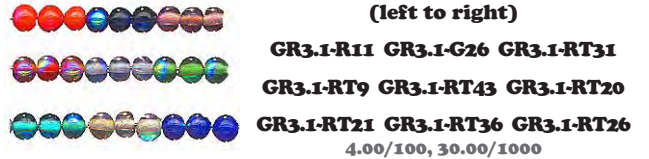

GR4.5-26
navy
GR4.5-1
white
GR4.5-15
yellow
GR4.5-24
turquoise
GR4.5-9
red
15.00/10 strands
120.00/100
(100 beads/strand)

Transparent Mat

GR4.5-MT10
coral
GR4.5-MT18
olive green
GR4.5-MT26
cobalt

15.00/10
120.00/100
(100 beads/strand)

5mm Czech Glass Beads

GR5-T26
cobalt
28.00/1200
70.00/3600

GR5-R36
16.00/600

4mm Rainbow Beads

GR4.5-R11
GR4.5-R19
GR4.5-R20
GR4.5-R17
GR4.5-R24
GR4.5-R23
GR4.5-RT6
GR4.5-RT36
GR4.5-G26

10.00/1000

5mm Czech Pressed Beads

GR5-4
GR5-5
GR5-7
GR5-11
GR5-19
GR5-22
GR5-M10
GR5-M11
GR5-M14
GR5-M15
GR5-M23
GR5-M26

15.00/5000 per colour
GR5-X 25.00/5000 random assortment

3mm half-coated glass beads

(left to right)

GR3.1-R11 **GR3.1-G26** **GR3.1-RT31**
GR3.1-RT9 **GR3.1-RT43** **GR3.1-RT20**
GR3.1-RT21 **GR3.1-RT36** **GR3.1-RT26**
4.00/100, 30.00/1000