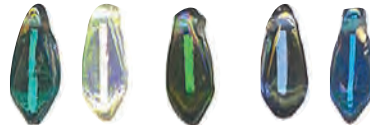

GC1.6-S36
silverlined
crystal

GD6-T31
GD6-T26
GD6-35
GD6-T22
GD6-T16
GD6-T6
5.00/100
GD6-X
assorted
65.00/1000

Rainbow Tongue Beads

GD716-RT21 GD716-RT20 GD716-RT24a
GD716-RT36 GD716-RT25
10.00/100, 50.00/1000