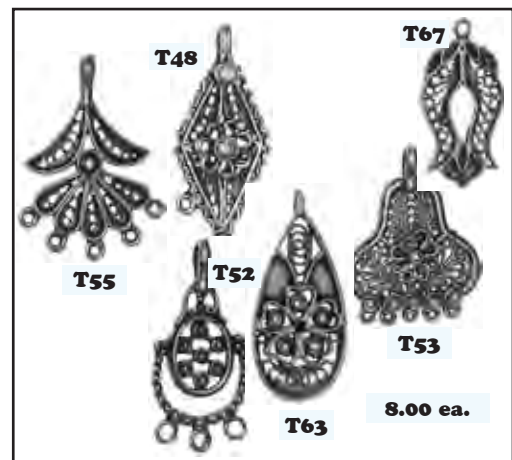

Sterling Silver

Wire Clasps

T60
T51
T54
T50
T61
T62
T66
5.00 ea.

T48
T67
T55
T52
T53
T63
8.00 ea.

T73-1
2.00 ea.
15.00/10
(clasp)

T73-4
2.00 ea.
10.00/10
75.00/100

T73-6
10.00/10
60.00/100
(clasp)

T71
2.50 ea.