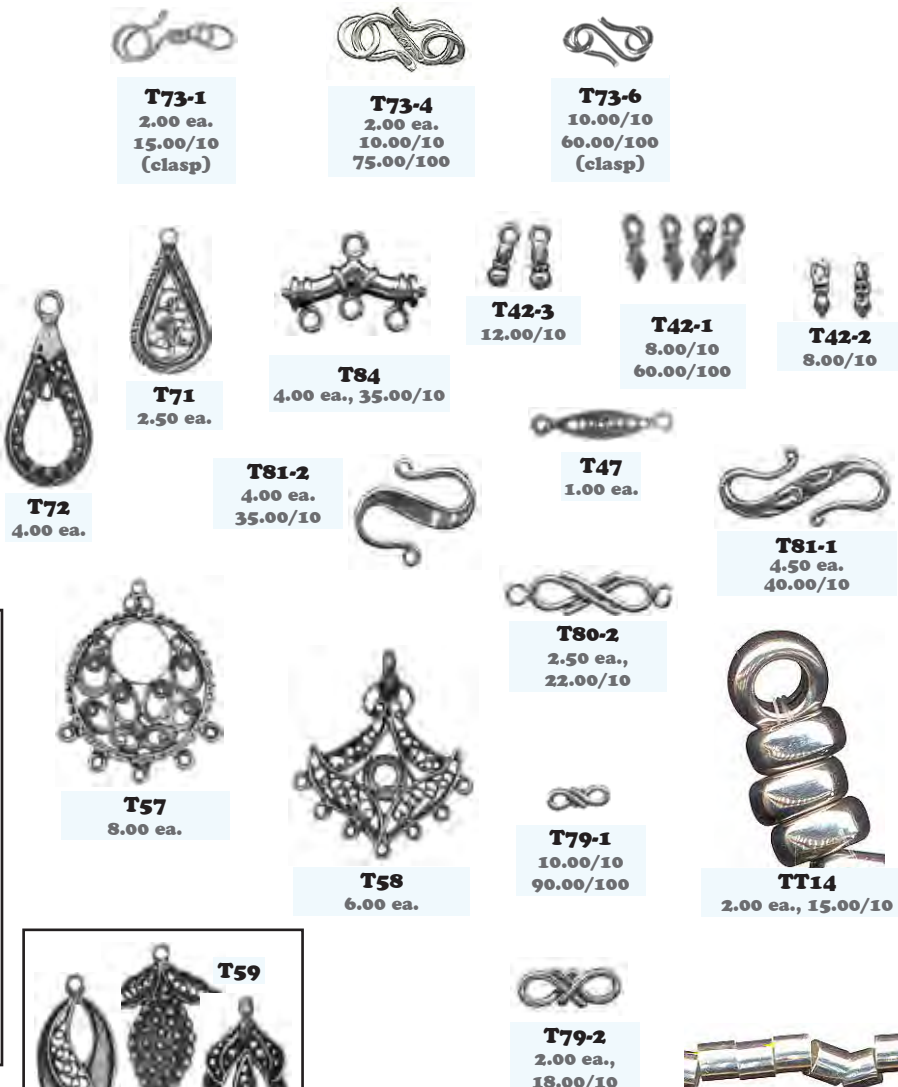

Sterling Silver

Wire Clasps

T60
T51
T54
T50
T61
T62
T66
5.00 ea.

T48
T67
T55
T52
T53
T63
8.00 ea.

T73-1
2.00 ea.
15.00/10
(clasp)

T73-4
2.00 ea.
10.00/10
75.00/100

T73-6
10.00/10
60.00/100
(clasp)

T71
2.50 ea.